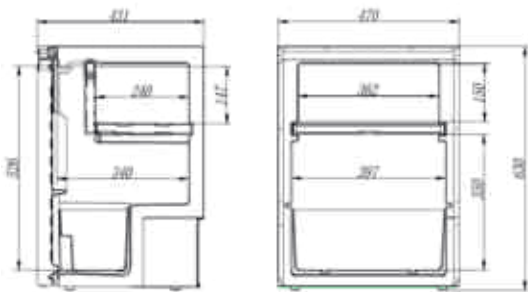

Compressor in Housing integrated