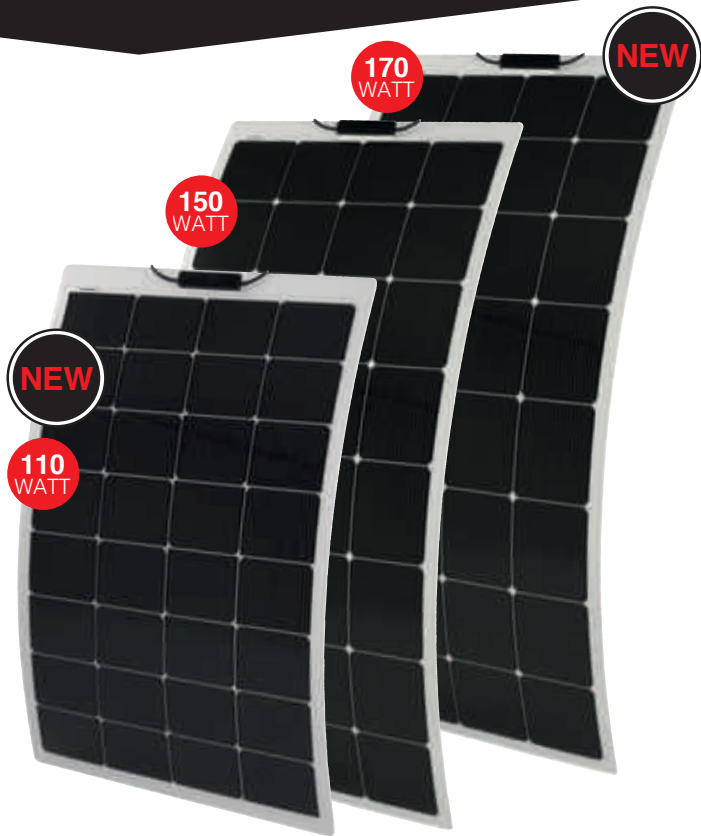

BASIC PANEL FLEX MC-110 + MC-150 + MC-170

- PET TOP-AREA
- TPT CARRIER-PLATE
- MONO CELLS
- 90 cm CABLE INCL.
- MC4 SOLAR-CONNECTORS + SOCKET

- Top price-performance ratio
- 110 W, 150 W or 170 W power
- High power generation, low weight
- Monocrystalline cells
- PET top layer
- TPT carrier plate
- Incl. pre-installed 90 cm connection cable (4.0 mm²)
- With MC4 solar plug + socket