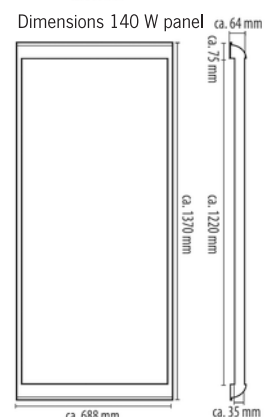

**Ole, 80 x 60 cm** Table top: 80 x 60 cm, Table height: 50-69 cm. Weight: 7,0 kg. Packing size: L x W x H 80 x 60 x 5,5 cm. **910565 39,90**

**Eik, 120 x 60 cm** Table top: 120 x 60 cm, Table height: 50-69 cm. Weight: 7,4 kg. Pack size: L x W x H 120 x 60 x 5,5 cm. **910564 49,90**

Useful capacity	20 l	26 l
Ø Current consumption	12V: 5.0 A / 24V: 2.5 A	12V: 5.0 A / 24V: 2.5 A
Ø Power consumption	60 W	60 W
Temperature range	+20 °C to -20 °C	+20 °C to -20 °C
Operating volume	< 45 dB	< 45 dB
Dimensions (LxWxH)mm	585 x 335 x 292	585 x 335 x 352
Weight (approx.)	11 kg	13 kg
Item no.	71449	714491
Price	279,-	319,-

	MC-110	MC-150	MC-170
Power / Mono cells	110 W	150 W	170 W
Short circuit current (Isc)	6,67 A	10,65 A	10,32 A
Open circuit voltage (Voc)	21,12 V	20,5 V	21,12 V
Rated voltage (Vmp)	18 V	18 V	18 V
Rated current (Imp)	6,14 A	8,83 A	9,48 A
Operating temperature	-40°C ~ +85°C	-40°C ~ +85°C	-40°C ~ +85°C
Dimensions in mm LxWxH	955x700x2,5	1350x690x2,5	1370x700x2,5
Connection cable (4.0 mm <sup>2</sup> )	0,9 m	0,9 m	0,9 m
Weight	approx. 2,5 kg	approx. 3.2 kg	approx. 3,5 kg
Carrier plate color	White	White	White
Art. No.	853412	853411	853413
Price	219,-	329,-	349,-

- ALU FRAME BLACK
- SAFE-HEALTH-GLASS
- MONO CELLS
- 6 m CABLE INCL.

	MC-100	MC-140
Power	100 W	140 W
Efficiency	19,60%	20,70%
Short circuit current (Isc)	6,00 A	8,40 A
Open circuit voltage (Voc)	21,6 V	21,6 V
Rated voltage (Vmp)	18 V	18 V
Rated current (Imp)	5,55 A	7,77 A
Operating temperature	-45 °C ~ +80 °C	-45 °C ~ +80 °C
Dimensions solar panel incl. spoiler (LxWxH)	1353x508x35/64 mm	1370x688x35/64 mm
Cable (2x 2,5mm <sup>2</sup> ) pre-installed	6 m	6 m
Weight	approx. 10 kg	approx. 12 kg
Solar charge controller: LS1012EU, 12V/10A, max. solar module voltage 30V, 1x USB port 5V 1.2A		
Art. No.	84033	84034
Price	229,-	299,-