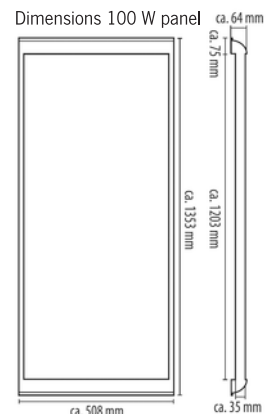

**Ole, 80 x 60 cm** Table top: 80 x 60 cm, Table height: 50-69 cm. Weight: 7,0 kg. Packing size: L x W x H 80 x 60 x 5,5 cm. **910565 39,90**

**Eik, 120 x 60 cm** Table top: 120 x 60 cm, Table height: 50-69 cm. Weight: 7,4 kg. Pack size: L x W x H 120 x 60 x 5,5 cm. **910564 49,90**

Useful capacity	20 l	26 l
Ø Current consumption	12V: 5.0 A / 24V: 2.5 A	12V: 5.0 A / 24V: 2.5 A
Ø Power consumption	60 W	60 W
Temperature range	+20 °C to -20 °C	+20 °C to -20 °C
Operating volume	< 45 dB	< 45 dB
Dimensions (LxWxH)mm	585 x 335 x 292	585 x 335 x 352
Weight (approx.)	11 kg	13 kg
Item no.	71449	714491
Price	279,-	319,-

	MC-110	MC-150	MC-170
Power / Mono cells	110 W	150 W	170 W
Short circuit current (Isc)	6,67 A	10,65 A	10,32 A
Open circuit voltage (Voc)	21,12 V	20,5 V	21,12 V
Rated voltage (Vmp)	18 V	18 V	18 V
Rated current (Imp)	6,14 A	8,83 A	9,48 A
Operating temperature	-40°C ~ +85°C	-40°C ~ +85°C	-40°C ~ +85°C
Dimensions in mm LxWxH	955x700x2,5	1350x690x2,5	1370x700x2,5
Connection cable (4.0 mm <sup>2</sup> )	0,9 m	0,9 m	0,9 m
Weight	approx. 2,5 kg	approx. 3.2 kg	approx. 3,5 kg
Carrier plate color	White	White	White
Art. No.	853412	853411	853413
Price	219,-	329,-	349,-

- ALU FRAME BLACK
- SAFE-HEALTH-GLASS
- MONO CELLS
- 6 m CABLE INCL.

	MC-100	MC-140
Power	100 W	140 W
Efficiency	19,60%	20,70%
Short circuit current (Isc)	6,00 A	8,40 A
Open circuit voltage (Voc)	21,6 V	21,6 V
Rated voltage (Vmp)	18 V	18 V
Rated current (Imp)	5,55 A	7,77 A
Operating temperature	-45 °C ~ +80 °C	-45 °C ~ +80 °C
Dimensions solar panel incl. spoiler (LxWxH)	1353x508x35/64 mm	1370x688x35/64 mm
Cable (2x 2,5mm <sup>2</sup> ) pre-installed	6 m	6 m
Weight	approx. 10 kg	approx. 12 kg
Solar charge controller: LS1012EU, 12V/10A, max. solar module voltage 30V, 1x USB port 5V 1.2A		
Art. No.	84033	84034
Price	229,-	299,-