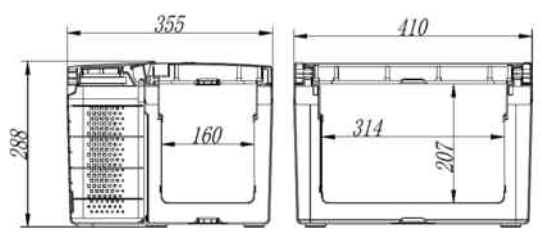

COMPRESSOR-REFRIGERATOR COOL'N'HEAT 10

- •Combi unit with cooling and heating function in one
- •Operation via large LCD touch display
- •Wide handle for easy transport
- •Includes 12/24 V connection cable

Useful capacity	10 l
Ø Current consumption	12 V: 4.0 A / 24 V: 2.0 A
Ø Power consumption	45 W
Temperature range	
Cooling / Heating	Max. -20 °C / Max. +50 °C
Operating volume	< 45 dB
Dimensions (LxWxH) mm	410 x 355 x 288
Weight (approx.)	8 kg
Item no.	713545
Price	425,-

Available: Quarter 2/2022

AC adapter cable (100-240V)

enables operation with 230 V voltage

714499 24,89

COMPRESSOR-REFRIGERATOR STYLE'N'COOL 20 + 26

- Chic design in white/black
- Cooling capacity: +20°C to -20°C
- Includes 12/24 V connection cable

The height of the coolers is such that they fit under the front end of the Reimo seat/sleeper benches V3000 and V3100 folded into a bed.

Useful capacity	20 l	26 l
Ø Current consumption	12V: 5.0 A / 24V: 2.5 A	12V: 5.0 A / 24V: 2.5 A
Ø Power consumption	60 W	60 W
Temperature range	+20 °C to -20 °C	+20 °C to -20 °C
Operating volume	< 45 dB	< 45 dB
Dimensions (LxWxH)mm	585 x 335 x 292	585 x 335 x 352
Weight (approx.)	11 kg	13 kg
Item no.	71449	714491
Price	279,-	319,-