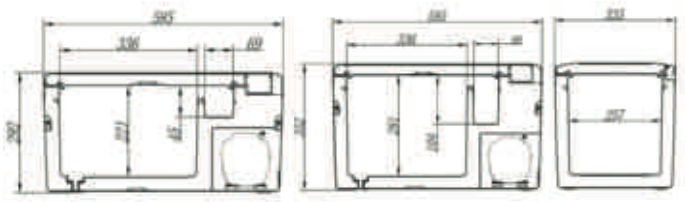

AC adapter cable (100-240V)
enables operation with 230 V voltage

714499 24,89

12/24 VOLT

TOUCH DISPLAY

-20°C
+20°C

BATTERY-PROTECTION

12/24V CABLE INCL.

CHICK DESIGN

26 L

20 L

max. 280mm

max. 220mm